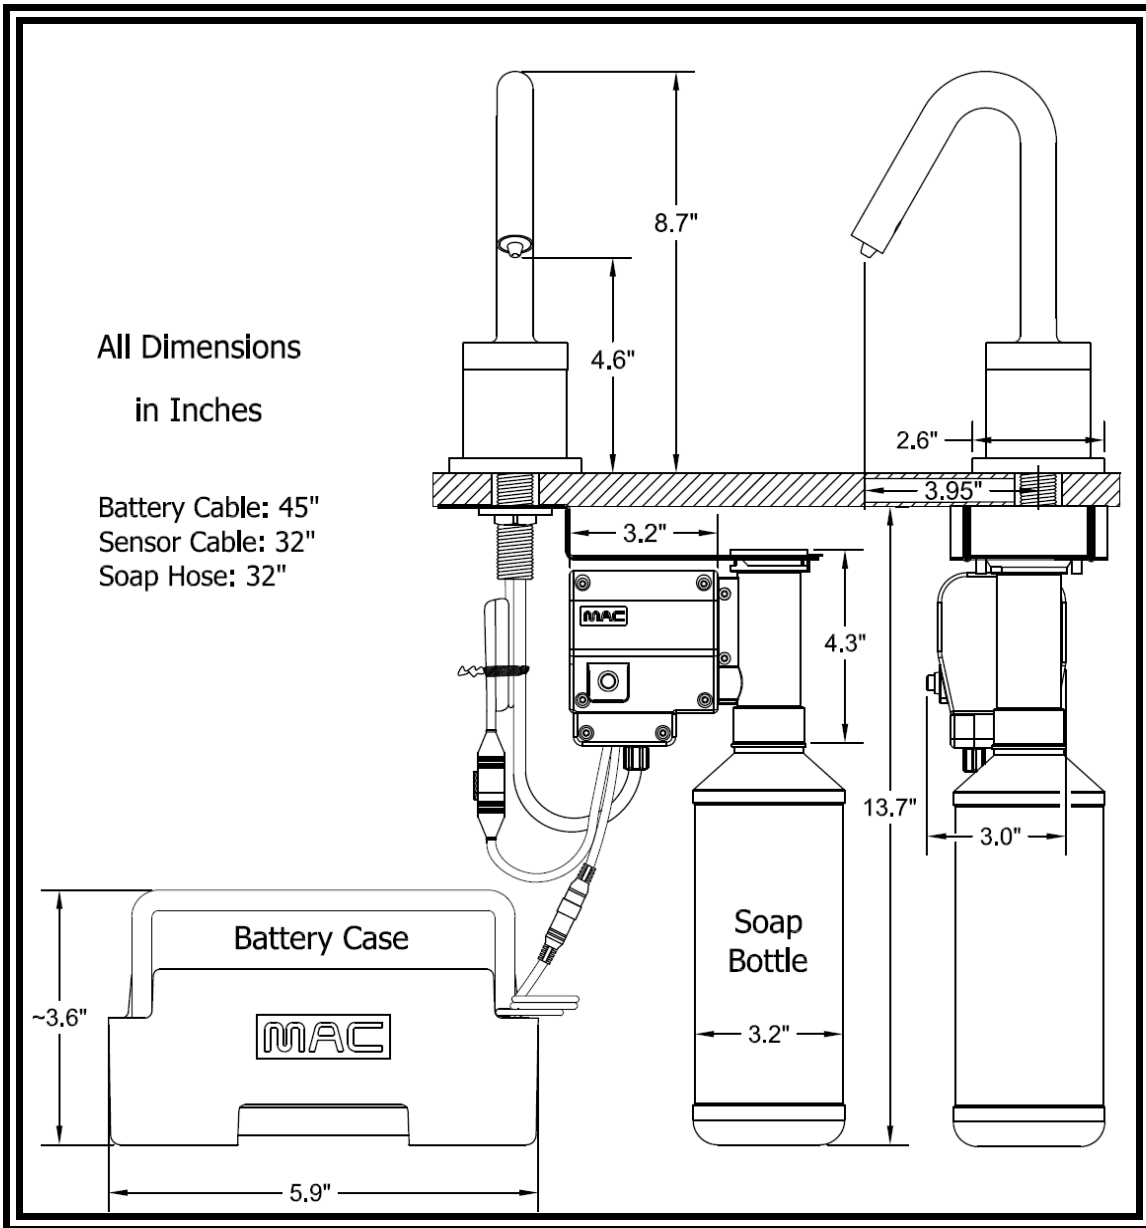

Optional Equipment:

- AC Adapter
- Remote Control (one for many dispensers)
- 1 Gallon capacity container.

MAC FAUCETS, LLC

www.macfaucets.com Tel 866 558 3200 Fax 310 919 3073 Email Info@macfaucets.com